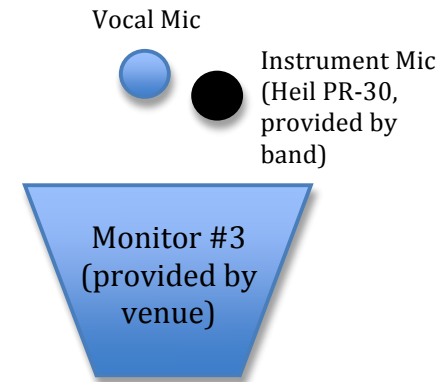

SPECIAL NOTES:

- 1) ALL MICS, MONITORS & XLR CABLES PROVIDED BY VENUE (except for Heil PR-30 instrument mic)
- 2) BASS AMP, VOCAL MICS, INSTRUMENT MICS, & D.I. BOXES NEED XLR CONNECTIONS AND CABLES (8 TOTAL)
- 3) D.I. Boxes supplied by band
- 4) Monitors are highly recommend, but not necessary if unavailable
- 5) Phantom power needed for Guitar D.I. Boxes