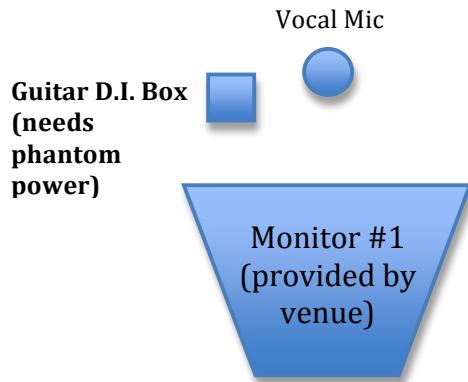

SPECIAL NOTES:

- 1) ALL MICS, MONITORS & XLR CABLES PROVIDED BY VENUE (except for Heil PR-30 instrument mic)
- 2) BASS AMP, VOCAL MICS, INSTRUMENT MICS, & D.I. BOXES NEED XLR CONNECTIONS AND CABLES (8 TOTAL)
- 3) D.I. Boxes supplied by band
- 4) Monitors are highly recommend, but not necessary if unavailable
- 5) Phantom power needed for Guitar D.I. Boxes