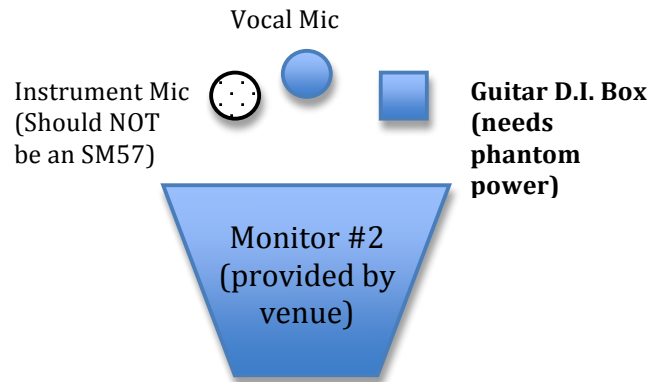

SPECIAL NOTES:

- 1) ALL MICS, MONITORS & XLR CABLES PROVIDED BY VENUE (except for Heil PR-30 instrument mic)
- 2) BASS AMP, VOCAL MICS, INSTRUMENT MICS, & D.I. BOXES NEED XLR CONNECTIONS AND CABLES (8 TOTAL)
- 3) D.I. Boxes supplied by band
- 4) Monitors are highly recommend, but not necessary if unavailable
- 5) Phantom power needed for Guitar D.I. Boxes